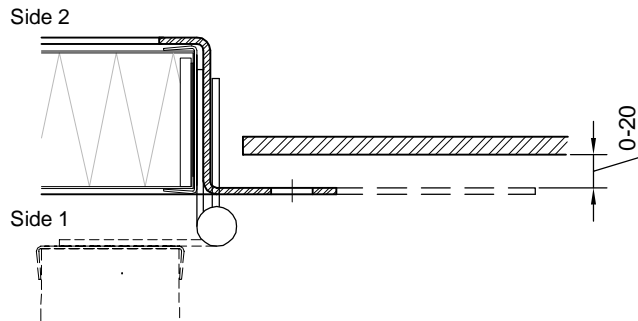

U frame
(screw
fastening
or welded)

U frame
(screw
fastening
or welded)

Z frame
(screw
fastening
or welded)

U frame
(welded)

T frame
(screw
fastening)

Z frame +
counter frame
(screw
fastening)

	Customer	Designer
		7.5.2018 KM
		Work no.
		Drwg no.
TYPICAL A-60 MARINE FIRE DOOR FRAME		SA-27951
ALTERNATIVES		Based on drwe. no.