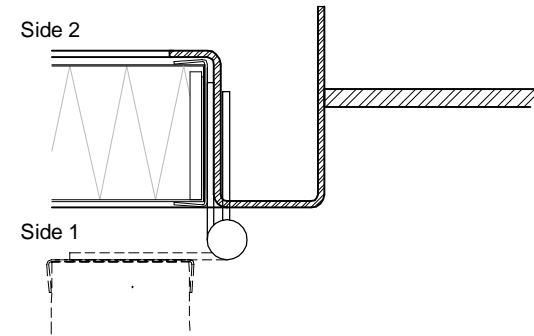

U frame
(screw
fastening
or welded)

U frame
(screw
fastening
or welded)

Z frame
(screw
fastening
or welded)

U frame
(welded)

T frame
(screw
fastening)

Z frame +
counter frame
(screw
fastening)

	Customer	Designer
		7.5.2018 KM
		Work no.
		Drwg no.
TYPICAL A-60 MARINE FIRE DOOR FRAME		SA-27951
ALTERNATIVES		Based on drwe. no.