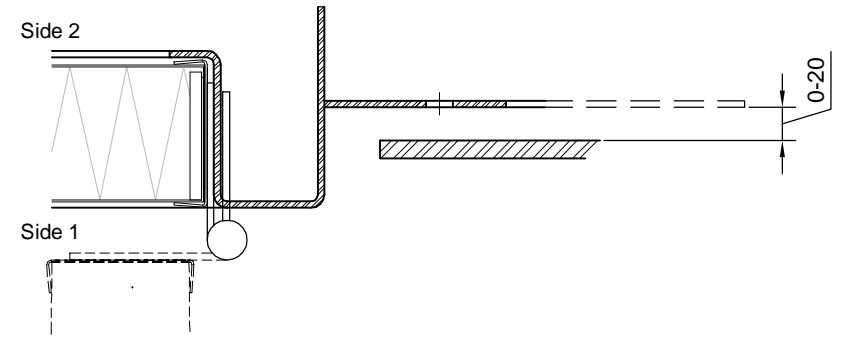

U frame
(screw
fastening
or welded)

U frame
(screw
fastening
or welded)

Z frame
(screw
fastening
or welded)

U frame
(welded)

T frame
(screw
fastening)

Z frame +
counter frame
(screw
fastening)

	Customer	Designer
		7.5.2018 KM
		Work no.
		Drwg no.
TYPICAL A-60 MARINE FIRE DOOR FRAME		SA-27951
ALTERNATIVES		Based on drwe. no.