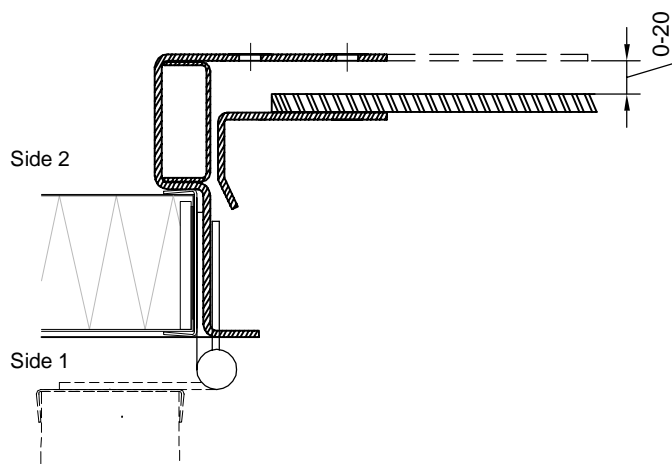

U frame
(screw
fastening
or welded)

U frame
(screw
fastening
or welded)

Z frame
(screw
fastening
or welded)

U frame
(welded)

T frame
(screw
fastening)

Z frame +
counter frame
(screw
fastening)

	Customer	Designer
		7.5.2018 KM
		Work no.
		Drwg no.
TYPICAL A-60 MARINE FIRE DOOR FRAME		SA-27951
ALTERNATIVES		Based on drwe. no.