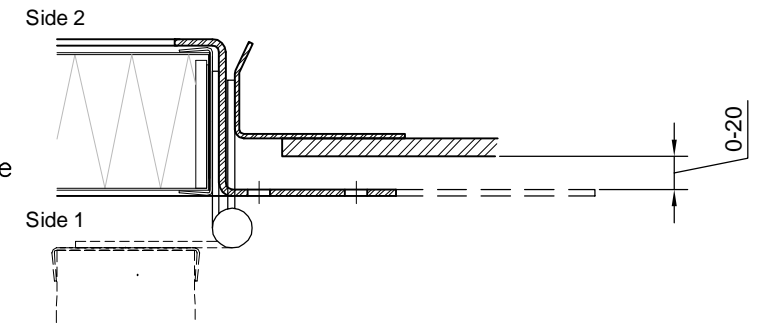

U frame
(screw
fastening
or welded)

U frame
(screw
fastening
or welded)

Z frame
(screw
fastening
or welded)

U frame
(welded)

T frame
(screw
fastening)

Z frame +
counter frame
(screw
fastening)

	Customer	Designer
		7.5.2018 KM
		Work no.
		Drwg no.
TYPICAL A-60 MARINE FIRE DOOR FRAME		SA-27951
ALTERNATIVES		Based on drwe. no.